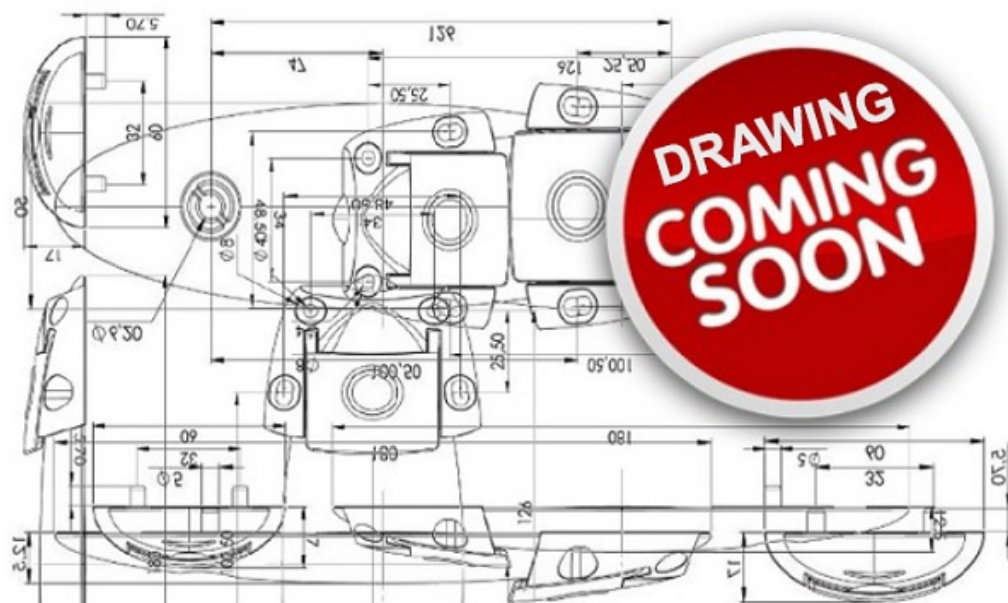

PRODUCT SHEET

Description:

Extension Cable(New) W/Extra Junction F/Extra Lock-1,5 Mtr

Item number:

14.60.297-0

Units	Box	Carton	HS Code	Barcode
Pcs.	1	35	8301600090	 5704866455435

SISO A/S

Mileparken 11
DK-2740 Skovlunde
Denmark
VAT: DK 24786013